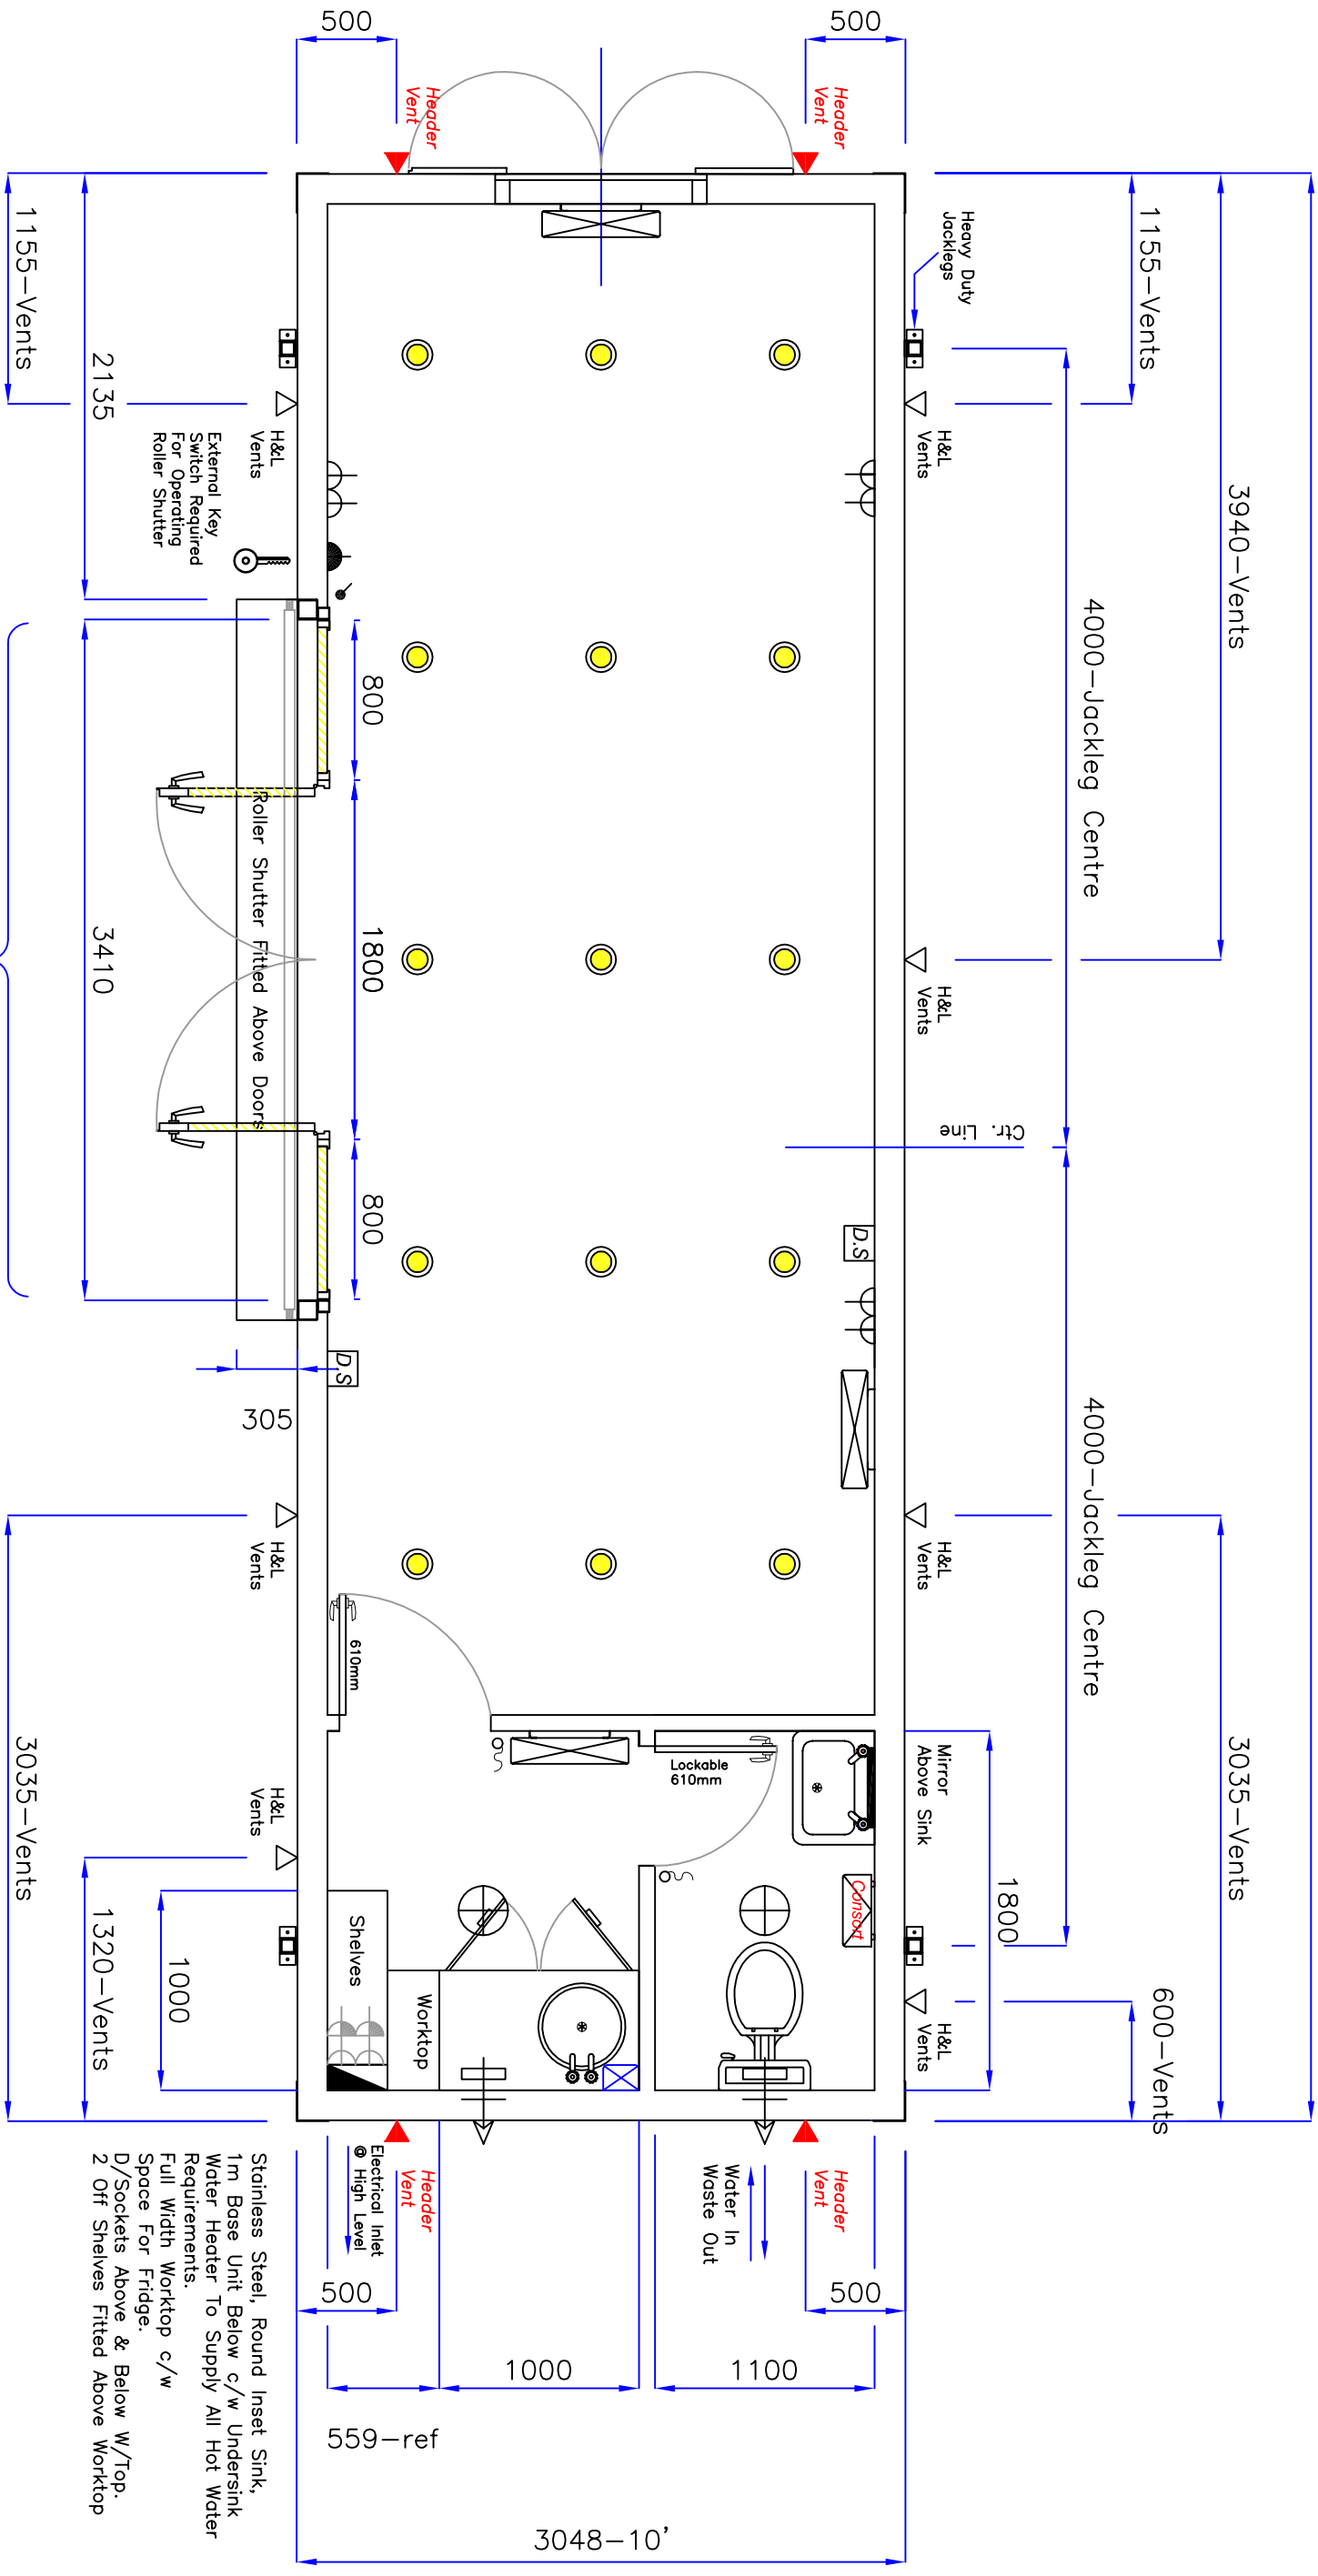

9757-Overall

100x100mm S.H.S To Create Full Height Framework For Fitting Of
 1800W x 2100H UPVC Outward Opening Doors c/w
 800W x 2100H UPVC Single Pane Fixed Glass Panel Either Side Of Doors.
 Doors & Windows Set Back Into Unit, Fitted To 60x60mm S.H.S.
 Electrically Operated Roller Shutter Fitted Above Doors & Side Windows
 Operated Via External Key Switch & With Manual Override.

Stainless Steel, Round Inset Sink,
 1m Base Unit Below c/w Undersink
 Water Heater To Supply All Hot Water
 Requirements.
 Full Width Worktop c/w
 Space For Fridge.
 D/sockets Above & Below W/Top.
 2 Off Shelves Fitted Above Worktop